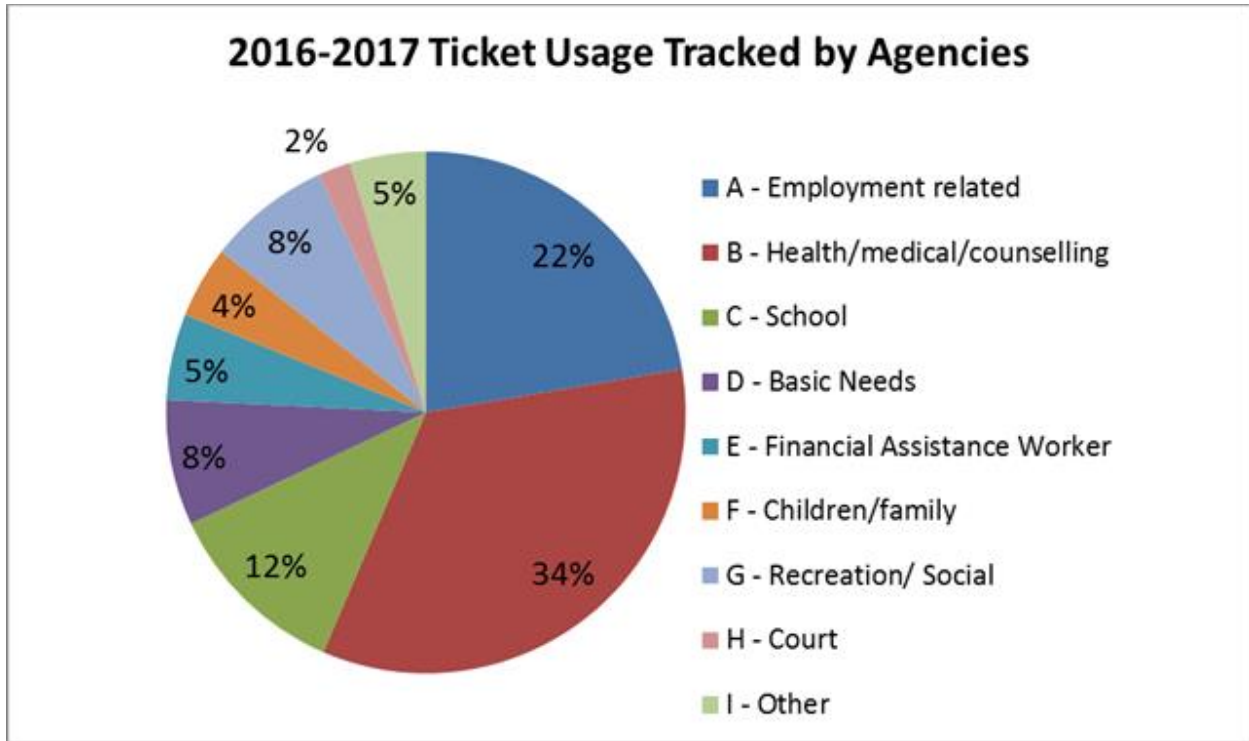

BC Transit Ticket Assistance Program Usage Stats, 2016-2017

COMMUNITY SOCIAL PLANNING COUNCIL
research·insights·solutions

Usage information tracked and reported by member agencies.