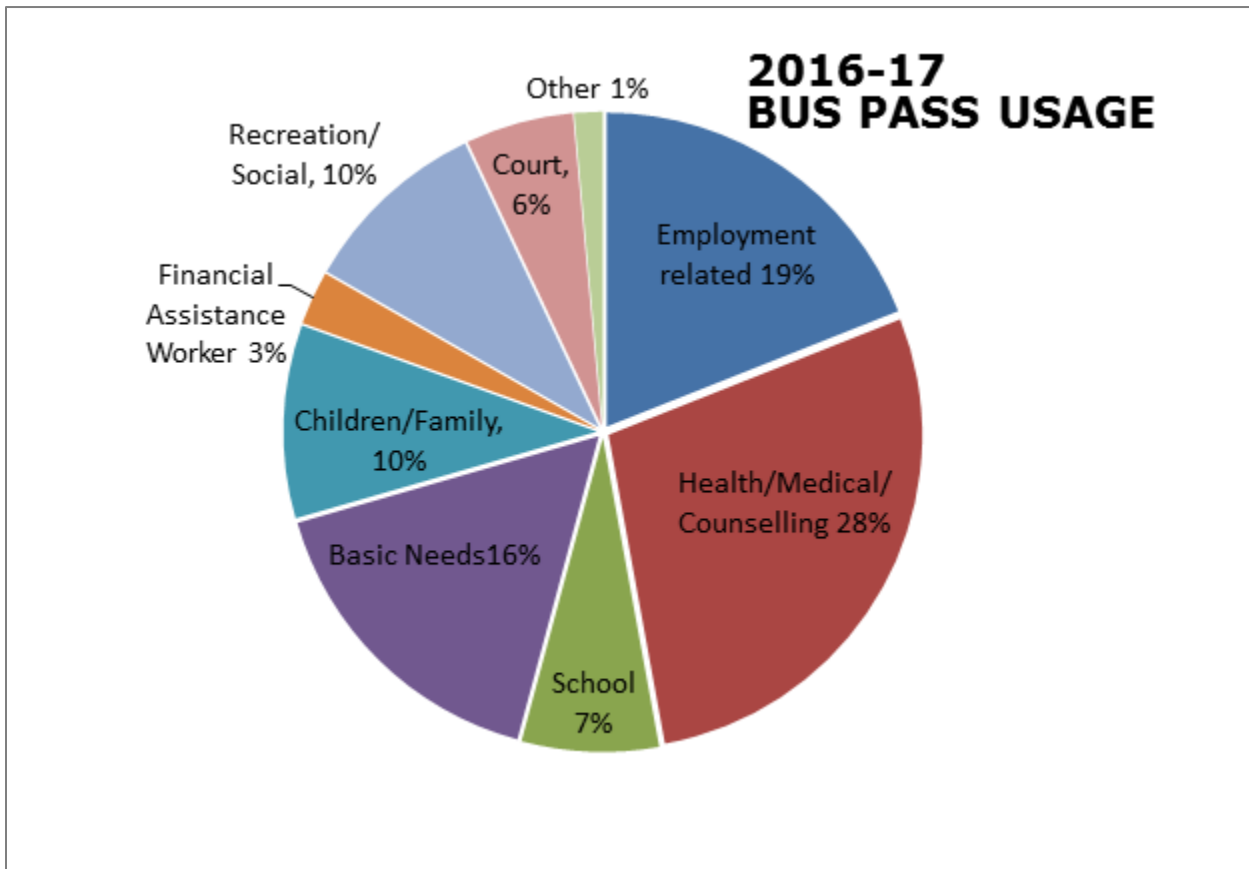

BC Transit Ticket Assistance Program Usage Stats, 2016-2017

COMMUNITY SOCIAL PLANNING COUNCIL
research·insights·solutions

Usage information tracked and reported by member agencies.